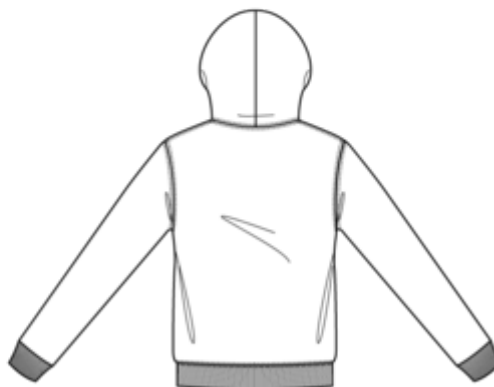

Tropical Blue

White

Wine

Yellow

KARIBAN

K476

Men's hooded sweatshirt

Dimensions (cm)

Measurements in cm	XS	S	M	L	XL	XXL	3XL	4XL
TE01 - 1/2 chest width at 1.5cm below armhole	49.00	52.00	55.00	58.00	61.00	64.00	67.00	70.00
TF01 - Total height from HSP	69.00	71.00	73.00	75.00	77.00	79.00	81.00	83.00
TG02 - Long sleeve length	60.50	61.50	62.50	63.50	64.50	65.50	66.50	67.50