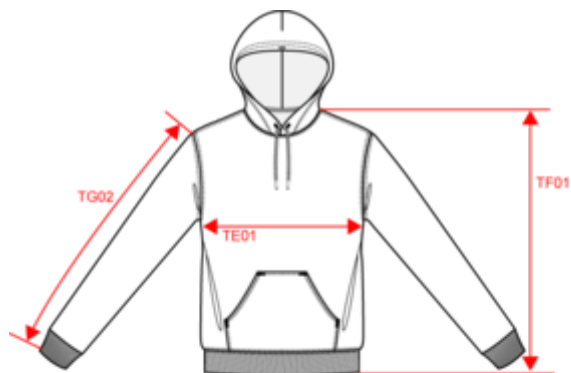

Tropical Blue

White

Wine

Yellow

KARIBAN

K476

Men's hooded sweatshirt

Dimensions (cm)

Measurements in cm	XS	S	M	L	XL	XXL	3XL	4XL
TE01 - 1/2 chest width at 1.5cm below armhole	49.00	52.00	55.00	58.00	61.00	64.00	67.00	70.00
TF01 - Total height from HSP	69.00	71.00	73.00	75.00	77.00	79.00	81.00	83.00
TG02 - Long sleeve length	60.50	61.50	62.50	63.50	64.50	65.50	66.50	67.50