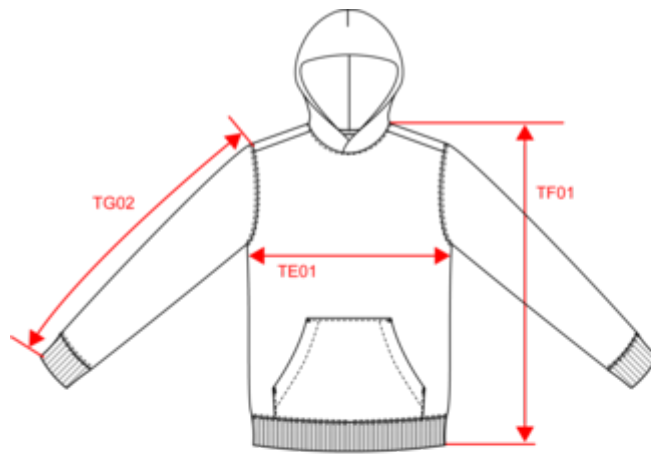

85% organic cotton and 15% post-consumer polyester Ringspun combed cotton Straight fit Brushed 3-ply fleece, LSF (Low Shrinkage Fleece) Enzyme-washed 1/2 circle in the back 1x1 rib bottom hem and cuffs Double overstitching on cuffs, armholes and bottom hem Single overstitching on neckline Inner taped neckline with herringbone Hood lined with main material in very streamlined design with no overstitching around the edge

350 g/m<sup>2</sup> ♀♂

Sizes

4/6 ans - 6/8 ans - 8/10 ans - 10/12 ans - 12/14 ans

More information

Logistic

5 20

Country of origin

BD - Bangladesh

Customs code

61102099

Washing instructions

Colours

Certifications

**NS404**  
Kids' hooded sweatshirt - 350gsm

Dimensions (cm)

| Measurements in cm                            | 4/6   | 6/8   | 8/10  | 10/12 | 12/14 |
|---|-------|-------|-------|-------|-------|
| TE01 - 1/2 chest width at 1.5cm below armhole | 36.70 | 38.40 | 41.00 | 44.50 | 48.00 |
| TF01 - Total height from HSP                  | 45.90 | 50.70 | 55.50 | 60.30 | 65.10 |
| TG02 - Long sleeve length                     | 40.65 | 44.85 | 49.25 | 53.85 | 58.45 |