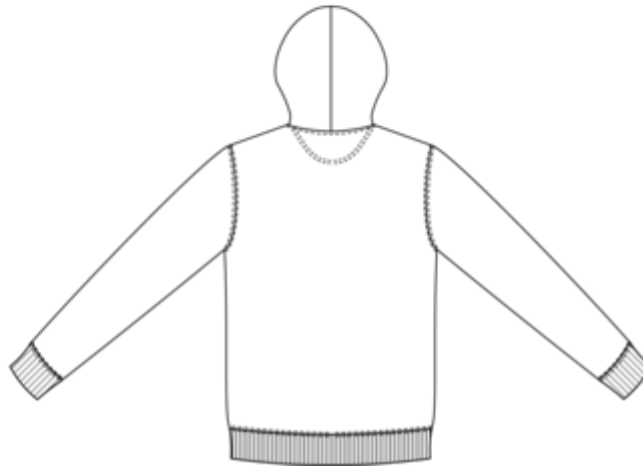

85% organic cotton and 15% post-consumer polyester Ringspun combed cotton Straight fit Brushed 3-ply fleece, LSF (Low Shrinkage Fleece) Enzyme-washed 1/2 circle in the back 1x1 rib bottom hem and cuffs Double overstitching on cuffs, armholes and bottom hem Single overstitching on neckline Inner taped neckline with herringbone Hood lined with main material in very streamlined design with no overstitching around the edge

350 g/m<sup>2</sup> ♀♂

Sizes

4/6 ans - 6/8 ans - 8/10 ans - 10/12 ans - 12/14 ans

More information

Logistic

5 20

Country of origin

BD - Bangladesh

Customs code

61102099

Washing instructions

Colours

Certifications

**NS404**  
Kids' hooded sweatshirt - 350gsm

Dimensions (cm)

| Measurements in cm                            | 4/6   | 6/8   | 8/10  | 10/12 | 12/14 |
|---|-------|-------|-------|-------|-------|
| TE01 - 1/2 chest width at 1.5cm below armhole | 36.70 | 38.40 | 41.00 | 44.50 | 48.00 |
| TF01 - Total height from HSP                  | 45.90 | 50.70 | 55.50 | 60.30 | 65.10 |
| TG02 - Long sleeve length                     | 40.65 | 44.85 | 49.25 | 53.85 | 58.45 |