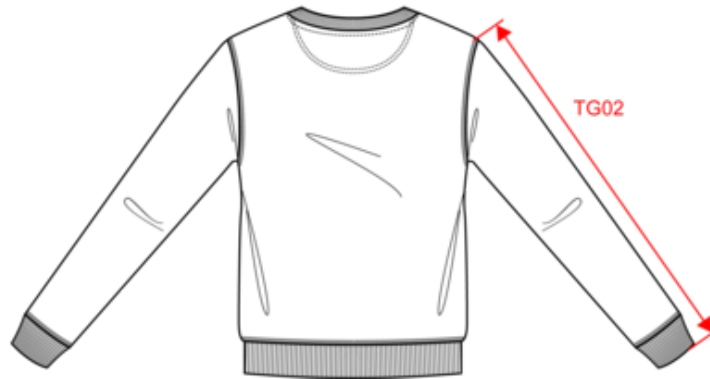

Made in Portugal 100% organic cotton Ringspun combed cotton Unisex Straight fit French terry inner 1/2 circle in the back Garment dyed after assembly: colours may vary slightly from item to item Cover stitch on the neckline, armholes, cuffs and bottom hem 1x1 rib cuffs, neckline and bottom hem Inner taped neckline with herringbone

Customs code

61102099

Washing instructions

Colours

Washed black, Washed Ivory, Washed Jade Green, Washed Navy Blue, Washed Organic Khaki, Washed Pomelo

Certifications

**NS414**  
Unisex Terry280 sweatshirt - 280gsm

Dimensions (cm)

Measurements in cm	XXS	XS	S	M	L	XL	XXL	3XL	4XL
TE01 - 1/2 chest width at 1.5cm below armhole	46.00	49.00	52.00	55.00	58.00	61.00	64.00	67.00	70.00
TF01 - Total height from HSP	65.00	67.00	69.00	71.00	73.00	75.00	77.00	79.00	81.00
TG02 - Long sleeve length	61.50	62.50	63.50	64.50	65.50	66.50	67.50	68.50	69.50