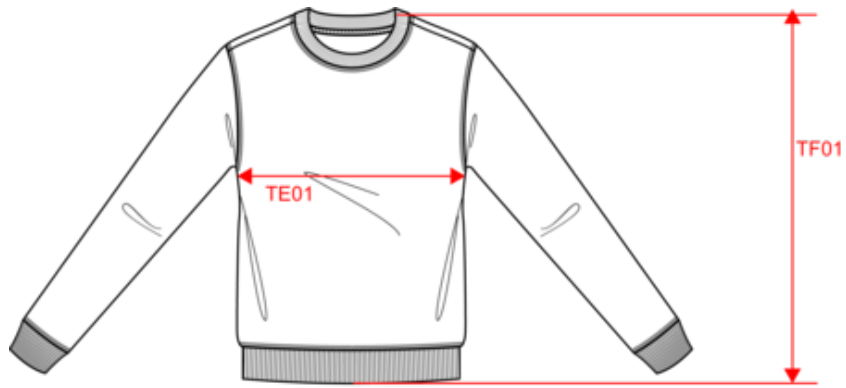

Made in Portugal 100% organic cotton Ringspun combed cotton Unisex Straight fit French terry inner 1/2 circle in the back Garment dyed after assembly: colours may vary slightly from item to item Cover stitch on the neckline, armholes, cuffs and bottom hem 1x1 rib cuffs, neckline and bottom hem Inner taped neckline with herringbone

Dimensions (cm)

Measurements in cm	XXS	XS	S	M	L	XL	XXL	3XL	4XL
TE01 - 1/2 chest width at 1.5cm below armhole	46.00	49.00	52.00	55.00	58.00	61.00	64.00	67.00	70.00
TF01 - Total height from HSP	65.00	67.00	69.00	71.00	73.00	75.00	77.00	79.00	81.00
TG02 - Long sleeve length	61.50	62.50	63.50	64.50	65.50	66.50	67.50	68.50	69.50