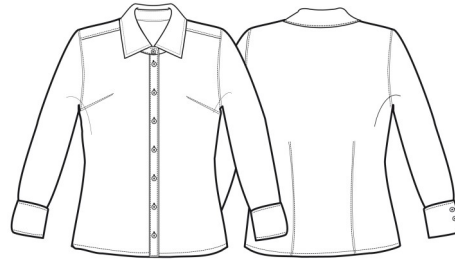

	CARTON	PACK	TOTAL SKUS
SIZES 6 - 20	36	6	240
SIZES 22 - 26	12	3	90
SIZES 28-30	6	2	28

PR300

LADIES' LONG SLEEVE POPLIN BLOUSE

Colour	Pantone	C	M	Y	K	Colour	Pantone	C	M	Y	K
Aqua	344	32	0	31	0	Natural	1205	0	5	31	0
Aubergine	5115	53	91	21	72	Navy	2766	100	87	0	34
Black	Black	0	0	0	100	Orange	1655	0	65	87	0
Bottle	560	69	0	60	76	Pink	1895	0	30	6	0
Brown	476	30	72	74	84	Purple	269	82	98	5	26
Burgundy	216c	0	83	34	47	Red	200	0	100	65	15
Dark Grey	424	30	20	19	60	Rich Violet	2587	60	71	0	0
Emerald	341	100	0	69	30	Royal	286	100	60	0	6
Khaki	7503	0	12	35	25	Sapphire	300	99	51	0	0
Hot Pink	214c	0	100	24	4	Silver	428c	0	0	0	23
Light Blue	2708	3	4	9	0	Strawberry Red	186	2	100	82	6
Lilac	264	27	30	0	0	Steel	7545	56	30	17	52
Mocha	7505	17	44	59	51	Sunflower	136c	0	27	79	0
Lime	382	29	0	96	0	Turquoise	312	89	0	11	0
Mid Blue	2718	72	43	0	0	White	White	0	0	0	0

Sizes

6, 8, 10, 12, 14, 16, 18, 20, 22, 24, 26, *28, *30

Features

- Ladies' easy care long sleeve blouse
- Soft collar styling
- Rounded bottom hem
- Fitted styling with bust and back darts
- Pearlised buttons on Light Blue and White blouses
- Self colour buttons on rest
- Double buttons on cuff

Marketing Description

A stylish long sleeve ladies blouse that comes in 30 colours. This blouse offers the wearer a semi fitted feminine styling with a soft collar, bust, back darts and a rounded bottom hem.