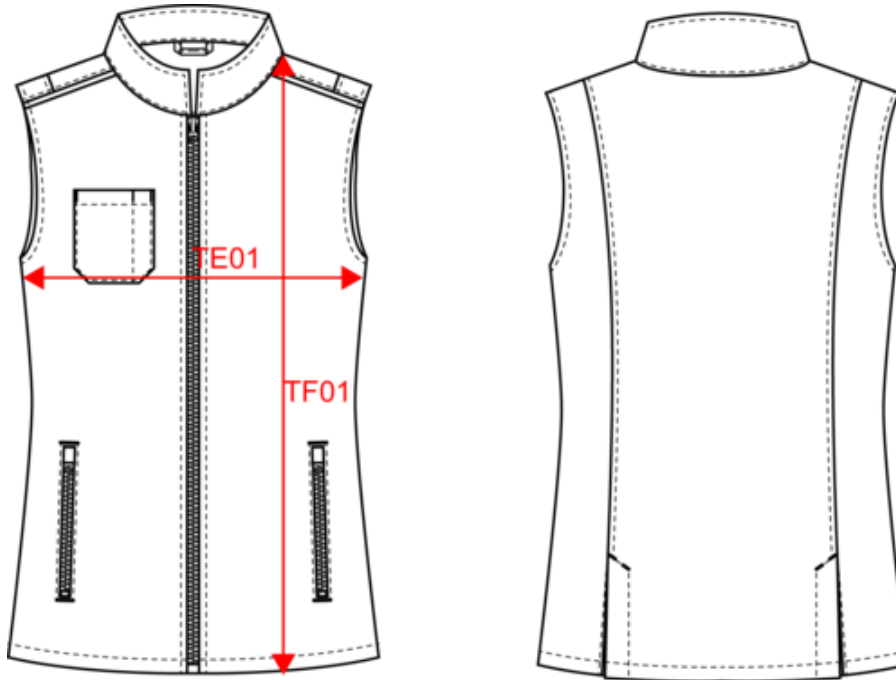

65% polyester / 35% cotton. Washable at 60°C. 1 open chest pocket on right-hand side with pen holder. 1 name label inside. Contrasting zip at centre front and contrasting zipped pockets. Contrasting piping on shoulders. Contrasting inner collar with hanging loop. 2 slits at back. Ideal for daily use.

WK6148

WK6149

Ladies' Day To Day Gilet

Dimensions (cm)

Measurements in cm	XS	S	M	L	XL	XXL	3XL
TE01 - 1/2 chest width at 1.5cm below armhole	45.00	48.00	51.00	54.00	57.00	60.00	63.00
TF01 - Total height from HSP	61.00	63.00	65.00	67.00	69.00	71.00	73.00